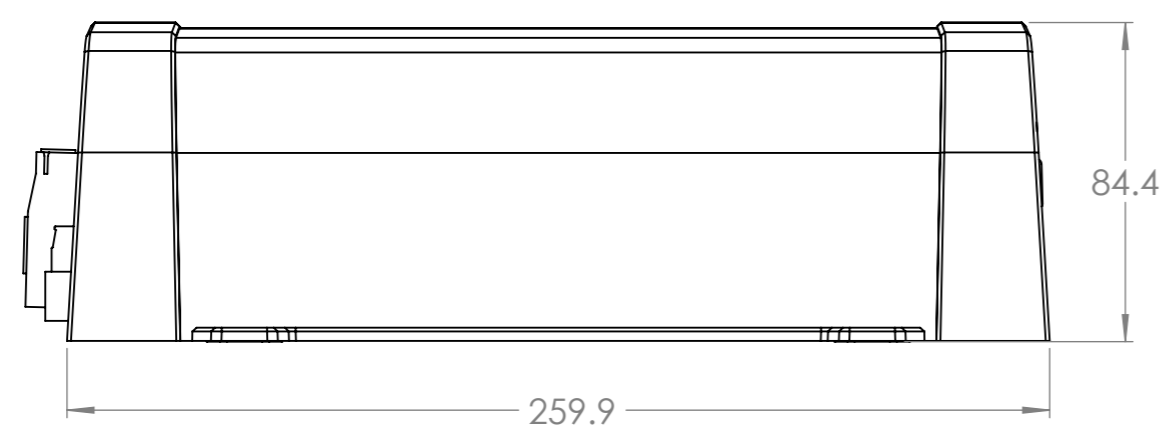

Dimension Drawing - 375VA inverter GFCI

| | |
|--------------|--|
| PIN123750510 | Inverter 12/375 120V VE.Direct NEMA GFCI |
| PIN243750510 | Inverter 24/375 120V VE.Direct NEMA GFCI |
| PIN483750510 | Inverter 48/375 120V VE.Direct NEMA GFCI |

DETAIL A
4x
SCALE 1:1

Dimensions in mm