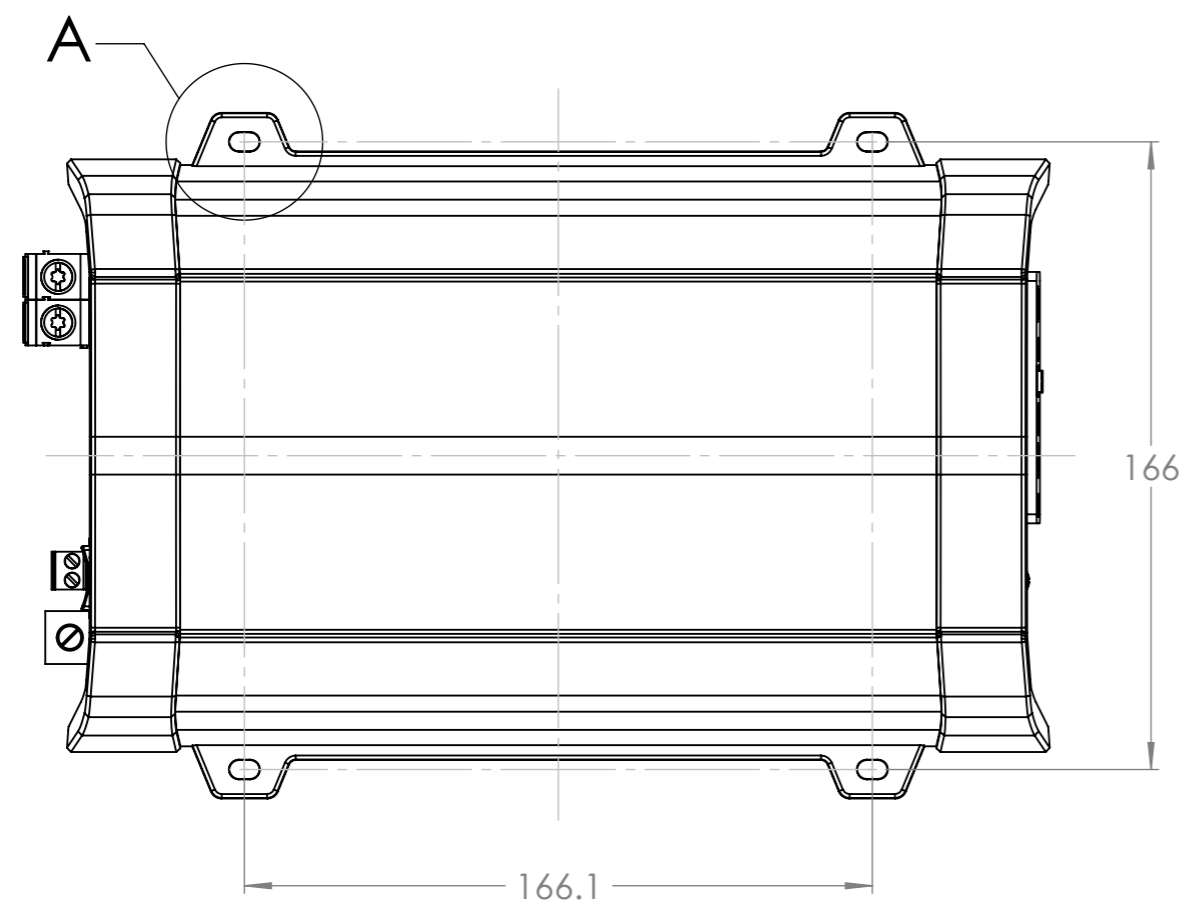

Dimension Drawing - 375VA inverter GFCI

| | |
|--------------|--|
| PIN123750510 | Inverter 12/375 120V VE.Direct NEMA GFCI |
| PIN243750510 | Inverter 24/375 120V VE.Direct NEMA GFCI |
| PIN483750510 | Inverter 48/375 120V VE.Direct NEMA GFCI |

DETAIL A
4x
SCALE 1:1

Dimensions in mm