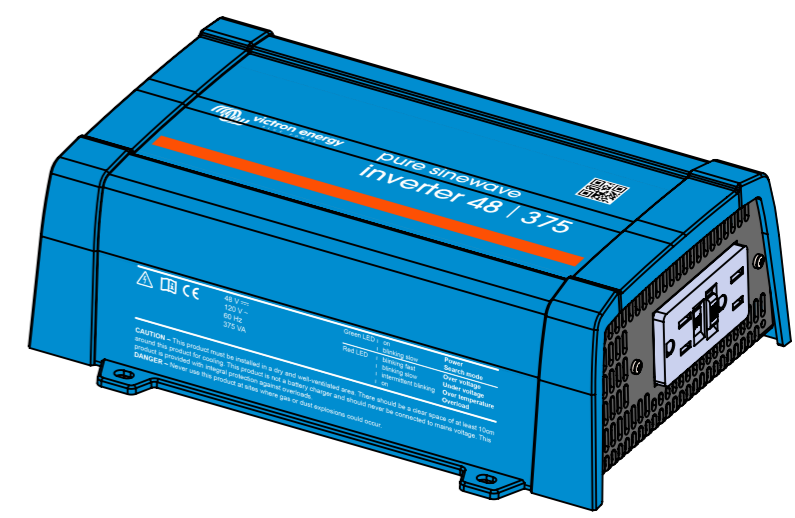

Dimension Drawing - 375VA inverter GFCI

| | |
|--------------|--|
| PIN123750510 | Inverter 12/375 120V VE.Direct NEMA GFCI |
| PIN243750510 | Inverter 24/375 120V VE.Direct NEMA GFCI |
| PIN483750510 | Inverter 48/375 120V VE.Direct NEMA GFCI |

DETAIL A
4x
SCALE 1:1

Dimensions in mm