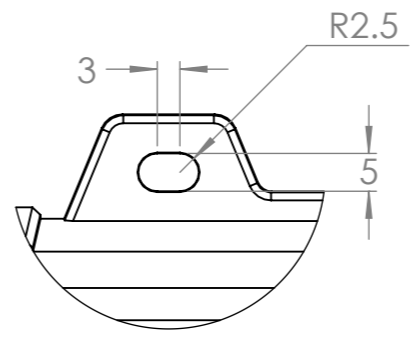

Dimension Drawing - 375VA inverter GFCI

| | |
|--------------|--|
| PIN123750510 | Inverter 12/375 120V VE.Direct NEMA GFCI |
| PIN243750510 | Inverter 24/375 120V VE.Direct NEMA GFCI |
| PIN483750510 | Inverter 48/375 120V VE.Direct NEMA GFCI |

DETAIL A
4x
SCALE 1:1

Dimensions in mm