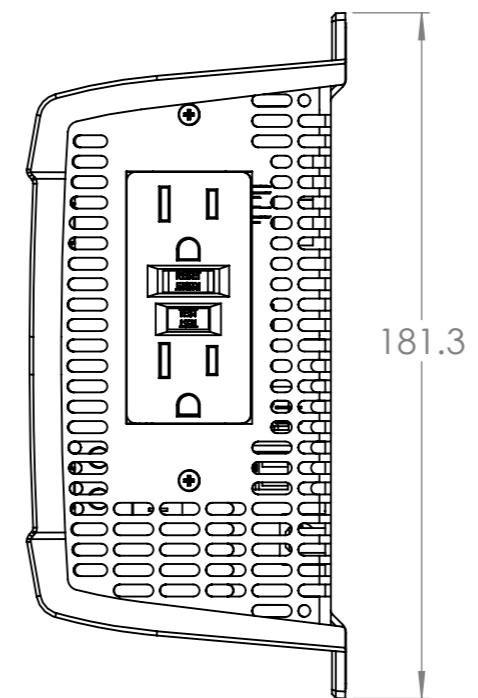

Dimension Drawing - 375VA inverter GFCI

| | |
|--------------|--|
| PIN123750510 | Inverter 12/375 120V VE.Direct NEMA GFCI |
| PIN243750510 | Inverter 24/375 120V VE.Direct NEMA GFCI |
| PIN483750510 | Inverter 48/375 120V VE.Direct NEMA GFCI |

DETAIL A
4x
SCALE 1:1

Dimensions in mm